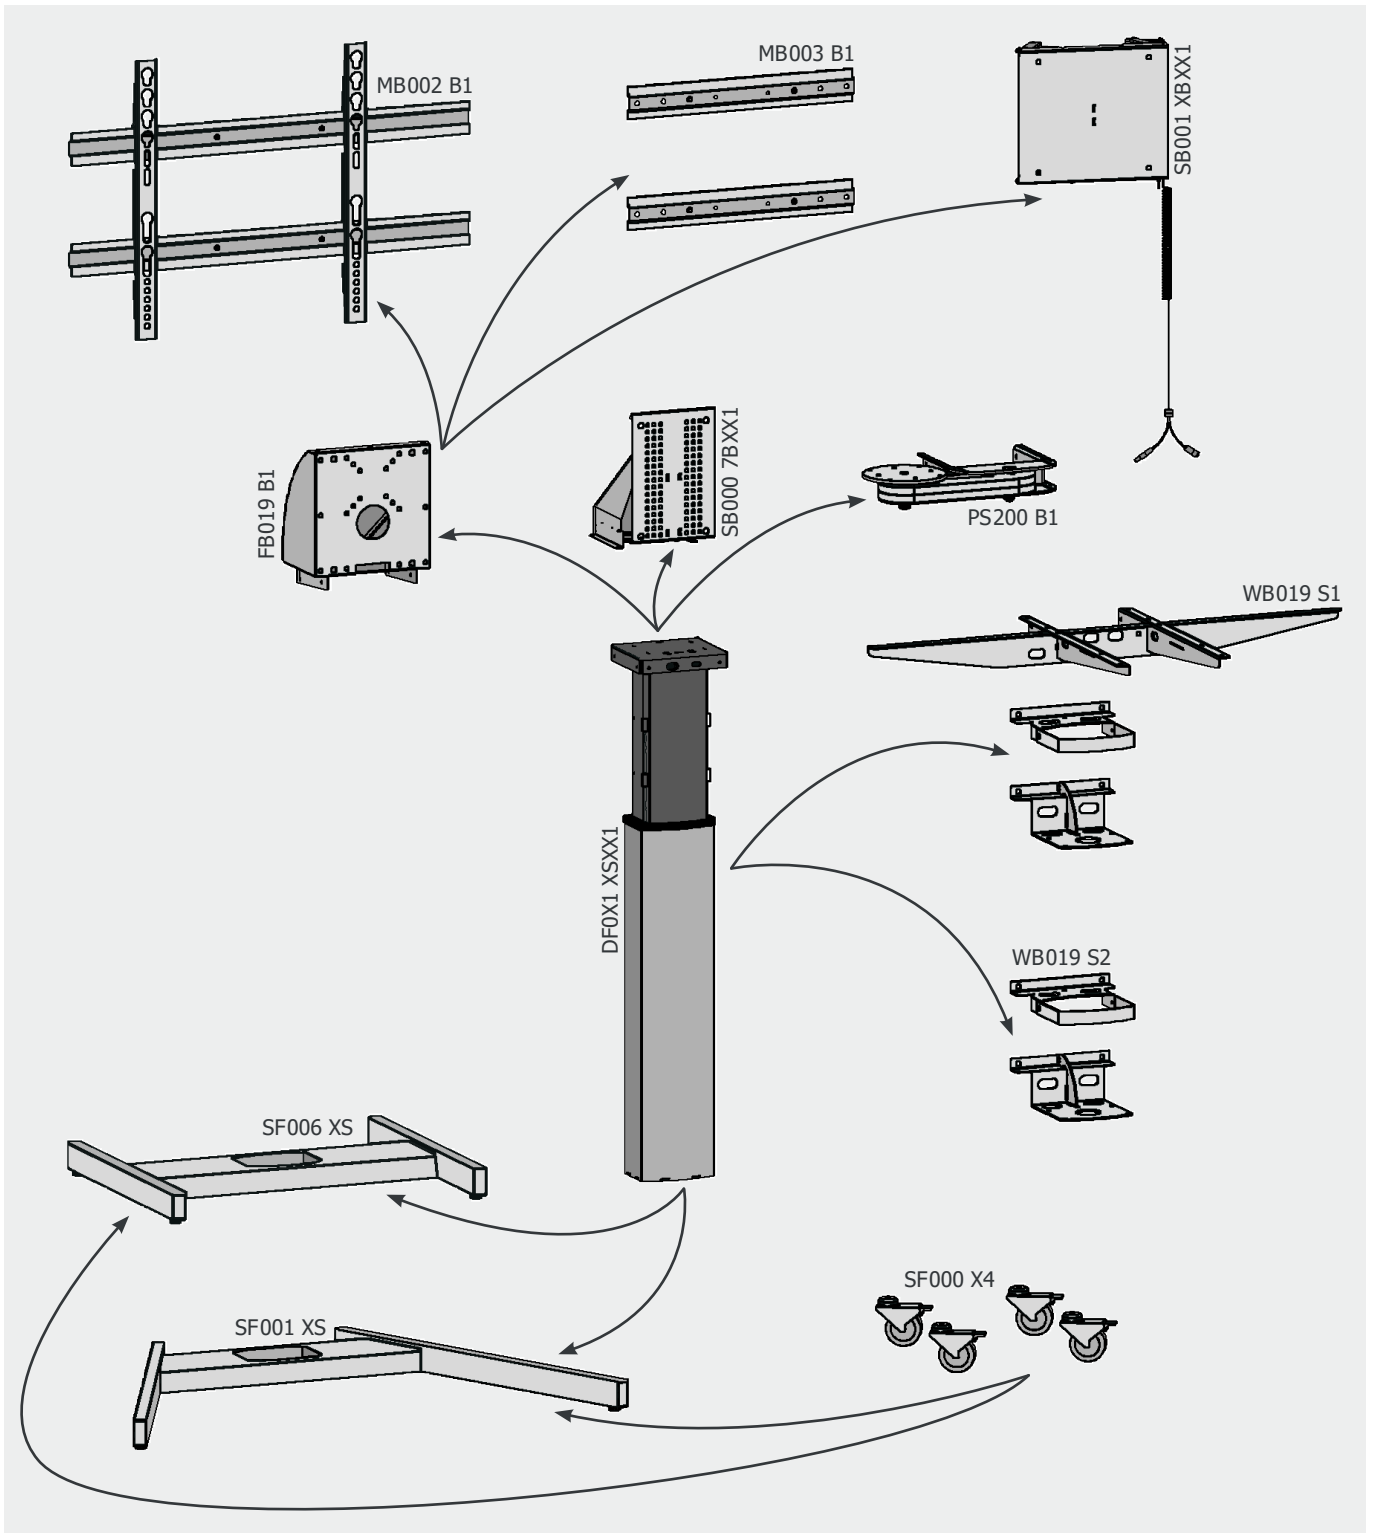

Combination chart

With the combination chart you have the possibility to see how to combine the different VENSET components with an electric column (DF0X1 7SXX1).

More detailed information about the components shown, you will find on page 13 or visit www.venset.com

The colours of the shown components **do not** respond to the actual colour. See full specifications on the products on pages 13-15. See full product range on www.venset.com