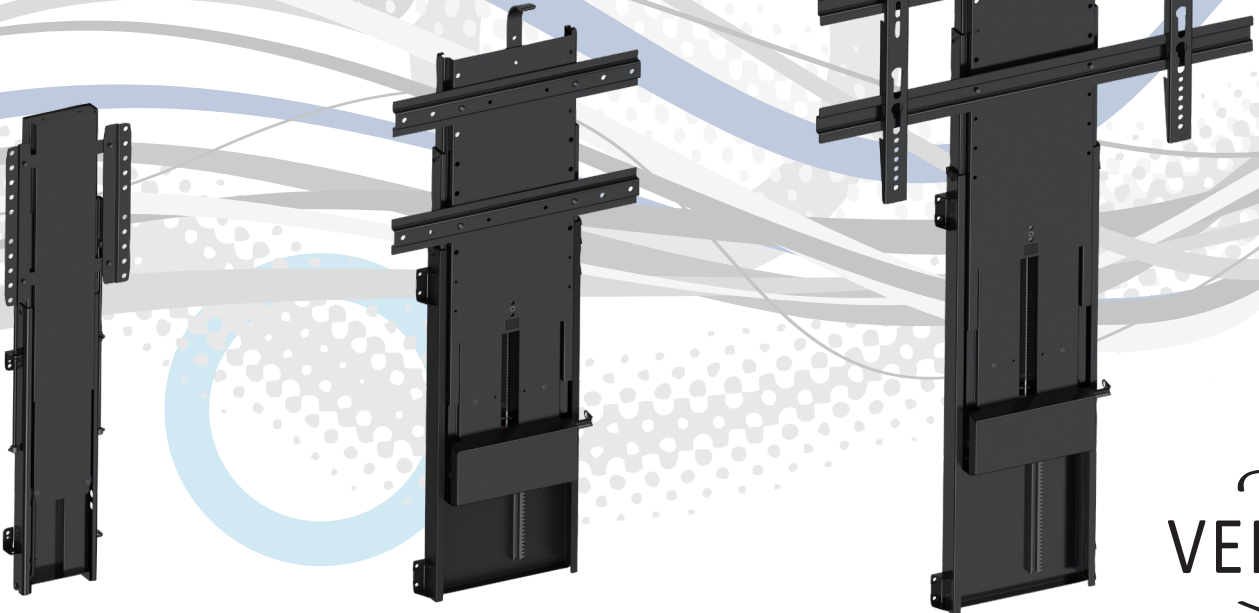

Electrical movement TV lifts are our specialty

VENSET®