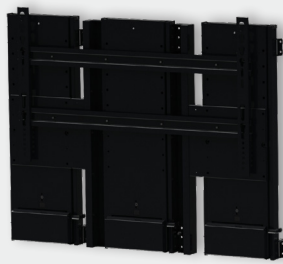

Product specifications

Product	TS1000C Twin	TS2000C			
Min/Max. height (lid lifter excluded)	750/1750 mm	750/2750 mm			
Max. stroke	1000 mm	2000 mm			
Adjustable stroke	Yes	Yes			
Max load	100 kg (standard installation) 49 kg (mounted upside down) 100 kg peak load	65 kg (standard installation) not usable for upside down installation 100 kg peak load			
Colour	Black	Black			
Reverse function	No	No			
Input power	110-240 VAC/ 50-60 Hz	110-240 VAC/ 50-60 Hz			
AC plug	EU/UK/US/NZ/AUS	EU/UK/US/NZ/AUS			
Manual control switch	Yes	Yes			
RF remote system	Yes	Yes			
IR remote system	No	No			
Lid lifter	Optional	Optional			
TV mounting brackets	Included	Included			
VESA	200x200 200x100 + flex	200x200 200x100 + flex			
Possible application	Traditional TV lift-page 3	Traditional TV lift-page 3